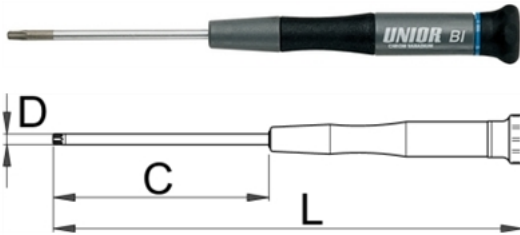

Electronic screwdriver with TX profile - 621E

Description

- material: blade - chrome vanadium, entirely hardened and tempered
- ergonomic heavy duty double component handle
- tip coated with anticorrosion protection
- handle with rotating cap

Technical Data

Barcode	Star	C	L	D	Person	Box	Wrench	
604546	TX 4	60	153	3	12	4A	10	-
604547	TX 5	60	153	3	12	4A	10	-
608310	TX 6	60	153	3	13	4A	10	-
608311	TX 7	60	153	3	14	4A	10	-
608312	TX 8	60	153	3	12	4A	10	-
608313	TX 9	60	153	3	15	4A	10	-
608314	TX 10	60	153	3	14	4A	10	-
608315	TX 15	60	153	3.5	17	4A	10	-
608316	TX 20	80	173	4	19	4A	10	-