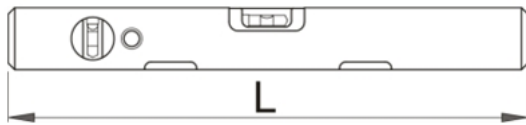

### Description

- quality aluminium profile, dimension 48x22mm
- silver eloxated
- fitted with shock-proof plexi vials
- accurate to 0.5 mm/m
- accurate electronically tested