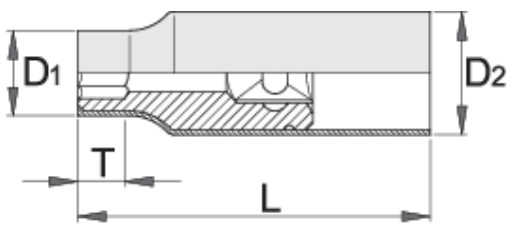

Insulated socket 1/2", long type, 12 point

190/2LVDEDP

Profiles

Product features

- material: premium flex chrome vanadium steel
- drop forged, entirely hardened and tempered
- head: chrome plated according to ISO 1456:2009
- made according to standard EN60900

| Barcode | mm | L | D1 | D2 | T | Icon |
|---------|----|----|------|------|----|------|
| 619104 | 10 | 96 | 20.7 | 27 | 27 | 116 |
| 619105 | 11 | 96 | 21.6 | 27 | 27 | 116 |
| 619106 | 12 | 96 | 22.6 | 27 | 27 | 123 |
| 619107 | 13 | 96 | 23.3 | 27 | 27 | 127 |
| 619108 | 14 | 96 | 25.8 | 27 | 35 | 134 |
| 619109 | 15 | 96 | 26.8 | 27 | 35 | 132 |
| 619110 | 16 | 96 | 27.4 | 27 | 35 | 143 |
| 619111 | 17 | 96 | 30 | 27 | 35 | 151 |
| 619112 | 18 | 96 | 31.7 | 27 | 35 | 174 |
| 619113 | 19 | 96 | 32 | 27 | 35 | 170 |
| 619114 | 20 | 96 | 33.4 | 27 | 35 | 34 |
| 619115 | 21 | 96 | 33 | 27 | 35 | 188 |
| 621604 | 22 | 96 | 33.6 | 29.6 | 35 | 213 |
| 621605 | 24 | 96 | 35.6 | 31.6 | 35 | 238 |