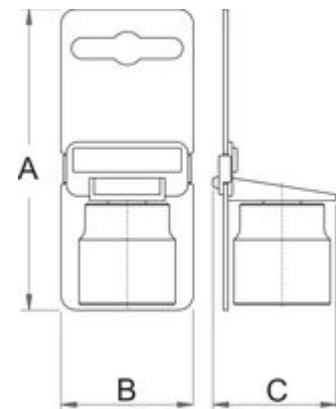

Insulated socket 1/2", long type, 12 point

190/2LVDEDP

Profiles

Product features

- material: premium flex chrome vanadium steel
- drop forged, entirely hardened and tempered
- head: chrome plated according to ISO 1456:2009
- made according to standard EN60900

| Barcode | mm | L | D1 | D2 | T | Icon |
|---------|----|----|------|------|----|------|
| 619104 | 10 | 96 | 20.7 | 27 | 27 | 116 |
| 619105 | 11 | 96 | 21.6 | 27 | 27 | 116 |
| 619106 | 12 | 96 | 22.6 | 27 | 27 | 123 |
| 619107 | 13 | 96 | 23.3 | 27 | 27 | 127 |
| 619108 | 14 | 96 | 25.8 | 27 | 35 | 134 |
| 619109 | 15 | 96 | 26.8 | 27 | 35 | 132 |
| 619110 | 16 | 96 | 27.4 | 27 | 35 | 143 |
| 619111 | 17 | 96 | 30 | 27 | 35 | 151 |
| 619112 | 18 | 96 | 31.7 | 27 | 35 | 174 |
| 619113 | 19 | 96 | 32 | 27 | 35 | 170 |
| 619114 | 20 | 96 | 33.4 | 27 | 35 | 34 |
| 619115 | 21 | 96 | 33 | 27 | 35 | 188 |
| 621604 | 22 | 96 | 33.6 | 29.6 | 35 | 213 |
| 621605 | 24 | 96 | 35.6 | 31.6 | 35 | 238 |