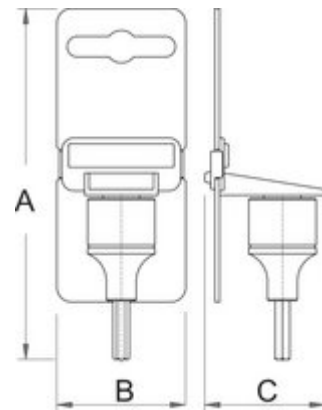

Long screwdriver socket 1/2" with TX profile

192/2TXL

Profiles

Premium Flex

Premium +

[\(/eng/about-us/materials\)](#)

[\(/eng/support/warranty\)](#)

Product features

- material: socket from premium flex chrome vanadium steel
- material: bit from premium plus carbon steel
- entirely hardened and tempered
- polished

		D	L	L1	
612422	TX 20	22.9	100	64	76
612423	TX 25	22.9	100	64	86
612424	TX 27	22.9	100	64	86
612425	TX 30	22.9	100	64	86
612426	TX 40	22.9	100	64	90

		D	L	L1	
612427	TX 45	22.9	100	64	92
612428	TX 50	22.9	100	64	94
612429	TX 55	22.9	100	64	100
612430	TX 60	22.9	100	64	110
619857	TX 70	24.3	105	65	253
619858	TX 80	24.3	105	65	261
619859	TX 90	26,8	105	65	363
619860	TX 100	26.8	105	65	325