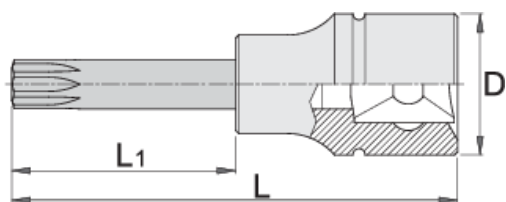

Long screwdriver socket 1/2" with TX profile

192/2TXL

Profiles

Premium Flex

Premium +

[\(/eng/about-us/materials\)](#)

[\(/eng/support/warranty\)](#)

Product features

- material: socket from premium flex chrome vanadium steel
- material: bit from premium plus carbon steel
- entirely hardened and tempered
- polished

		D	L	L1	
612422	TX 20	22.9	100	64	76
612423	TX 25	22.9	100	64	86
612424	TX 27	22.9	100	64	86
612425	TX 30	22.9	100	64	86
612426	TX 40	22.9	100	64	90

		D	L	L1	
612427	TX 45	22.9	100	64	92
612428	TX 50	22.9	100	64	94
612429	TX 55	22.9	100	64	100
612430	TX 60	22.9	100	64	110
619857	TX 70	24.3	105	65	253
619858	TX 80	24.3	105	65	261
619859	TX 90	26,8	105	65	363
619860	TX 100	26.8	105	65	325