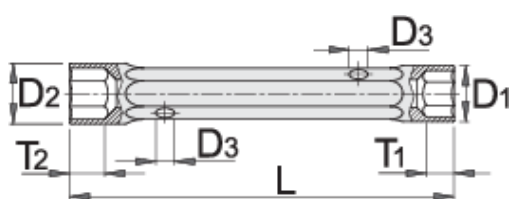

## Product features

- material: premium chrome vanadium steel
- entirely hardened and tempered
- surface finish: chrome plated according to ISO 1456:2009
- polished head
- made according to standard DIN 896 (only metric dimension)

		L	D1	D2	T1	T2	Diameter	
615229	6 x 7	105	10	11	5	6	4	39
615230	8 x 9	110	12.5	13.5	6	7	5	54
615231	10 x 11	120	15	16	7.5	8	7	66
615232	12 x 13	140	17.5	19	8	9.5	8	128
615233	14 x 15	145	20	21.5	10	11	8	144
615234	16 x 17	155	22.5	24	11	12	10	195
615235	18 x 19	165	25.5	26	13	15	12	275

		L	D1	D2	T1	T2	Diameter	
615236	20 x 22	175	28	30	15	16	14	289
615237	21 x 23	185	29	31	16	17	14	366