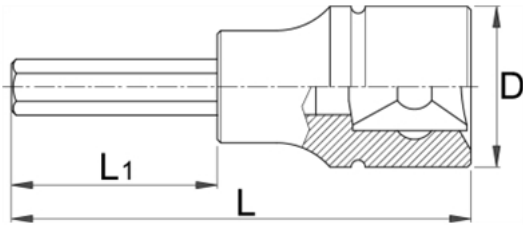

## Long hexagonal screwdriver socket 3/8" - 236/2HXL

### Description

- material: socket: chrome vanadium, chrome plated
- material: bit: special tool steel, anticorrosive oiled
- entirely hardened and tempered
- made according to standard DIN 7422 (only metric dimension)

### Technical Data

Barcode	Hex Size	L	L1	D	Weight	Box	Box	Box
612087	4	92	66	18	65	4B	10	-
612088	5	92	66	18	65	4B	10	-
612089	6	92	66	18	65	4B	10	-
612090	8	92	66	18	65	4B	10	-
612091	10	92	66	18	65	4B	10	-

### Packaging data

Barcode	Hex Size	Retail tool packaging					Transport package				
		A	B	C	Weight	Weight	A1	B1	C1	Weight	
612087	4	160	44	34	70	4	81	205	58	405	
612088	5	160	44	34	70	4	81	205	58	405	
612089	6	160	44	34	70	4	81	205	58	405	
612090	8	160	44	34	70	4	81	205	58	405	
612091	10	160	44	34	70	4	81	205	58	405	