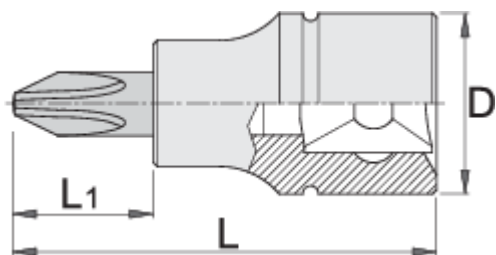

Crosstip screwdriver socket 3/8"

236/2PH

Profiles

Premium Flex

Premium +

[\(/eng/about-us/materials\)](#)

[\(/eng/about-us/materials\)](#)

[\(/eng/support/warranty\)](#)

Product features

- material: socket from premium flex chrome vanadium steel
- material: bit from premium plus carbon steel
- entirely hardened and tempered

	+	D	L	L1	
612093	PH 2	18	48	22	39
612094	PH 3	18	48	22	39