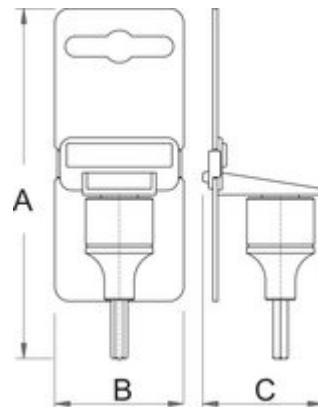

Crosstip screwdriver socket 3/8"

236/2PH

Profiles

Premium Flex

Premium +

[\(/eng/about-us/materials\)](#)

[\(/eng/about-us/materials\)](#)

[\(/eng/support/warranty\)](#)

Product features

- material: socket from premium flex chrome vanadium steel
- material: bit from premium plus carbon steel
- entirely hardened and tempered

	+	D	L	L1	
612093	PH 2	18	48	22	39
612094	PH 3	18	48	22	39