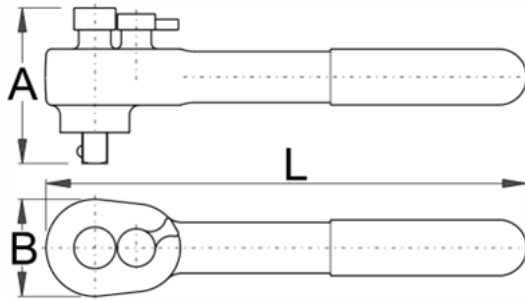

Insulated reversible ratchet 3/8" - 238.1AVDEDP

Description

- material: special tool steel
- Lever for changing the direction
- made according to standard EN60900

Advantages:

- double layered - double coloured insulation for additional safety
- with 36 teeth
- minimal angle of turn 10°
- controlled with electrical test

Important!

- if second layer is visible, replace your VDE tool with a new one.

Technical Data

Barcode	Color	L	B	A	Weight	Material	Accessories	Other
619118	3/8"	200	72	42	375	1E	1	-

Packaging data

Barcode	Color	Retail tool packaging				Transport package			
		A	B	C	Weight	Material	A1	B1	C1
619118	3/8"	295	100	42	375	1	-	-	-