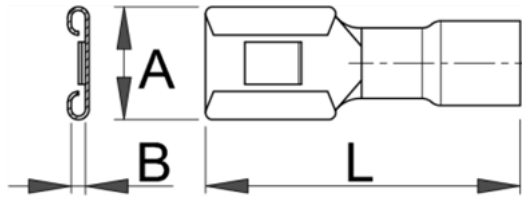

Female spade terminals (20 pcs) - 423.7R

Technical Data

Barcode	A	B	Ø	L	Weight	Box	Box	Box
609222	2.8	0.5	0.5 - 1.5	20	40	1E	20	1
609223	6.3	0.8	0.5 - 1.5	22	40	1E	20	1

Packaging data

Barcode	Retail tool packaging						Transport package			
	A	A	B	C	Weight	Weight	A1	B1	C1	Weight
609222	2.8	125	80	9	40	1	-	-	-	-
609223	6.3	125	80	9	40	1	-	-	-	-