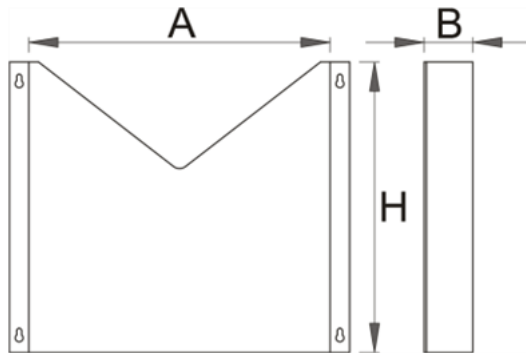

Document holder for 940E and 940EV - 940ES5

Description

- material: sheet metal
- possibility to fit with tool carriage Eurostyle and Eurovision

Technical Data

Barcode	A	B	H	Weight	Volume	Quantity	Quantity
608969	330	60	300	1018	1K	1	1

Packaging data

Barcode	Retail tool packaging				Transport package					
	A	A	B	C	Weight	Volume	A1	B1	C1	Weight
608969	330	355	325	85	1088	1	-	-	-	-