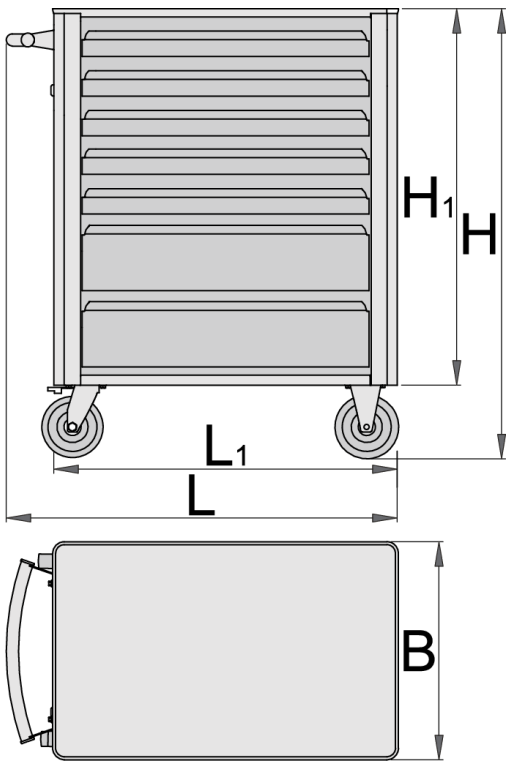

Tool carriage Eurovision with BLOCK safety system

940EV4BLOCK

Profiles

1mm- **Premium** +

[\(/eng/about-us/materials\)](#)

QualiCoat 

[\(/eng/support/warranty\)](#)

Product features

- material: premium PLUS sheet metal
- central locking system with a lock and folding key
- lock with key included also foam keyring
- new block safety system, prevents opening of more than one drawer at once. When one drawer is opened, all other drawers are locked and cannot be opened.

- oil and acid resistant casters of a diameter of 125mm, one with brake, which blocks spinning and swiveling of the caster
- opening and closing of drawers is very simple due to the uniform solution - drawer handle on the upper side enables users a synchronic grip and opening of a carriage drawer.
- full extension drawers with top quality ball-bearing slides
- drawers with non-slip interior synthetic lining
- drawer closing mechanism prevents unwanted opening of drawers
- wide range of accessories
- coated with eco colour of Qualicoat quality standard
- blind nuts for fixing accessories are mounted on the carriage.
- static load capacity of carriage without casters: 1600kg
- dynamic load capacity of carriages: 500 kg
- maximum capacity of each drawer: 45kg
- 7 drawers (5x L 563 x W 365 x H 70mm, 2x L 563 x W 383 x H 150mm)
- basic dimensions with handle and casters L 800 x W 440 x H 923mm
- total volume of drawers: 140 litres
- drawers compatible with SOS tool trays 1/3, 2/3, 3/3