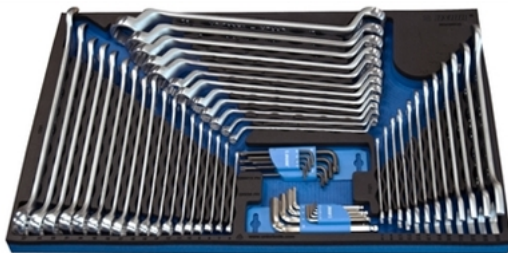

Set of wrenches in SOS tool tray - 964/28SOS

Packaging data

Retail tool packaging					Transport package			
A	B	C			A1	B1	C1	
405	585	60	8880	1	-	-	-	-

Technical Data

8880	-	-	-

Summary

621387	59 pcs	
	110/1	6 x 7, 8 x 9, 10 x 11, 12 x 13, 14 x 15, 16 x 17, 18 x 19, 20 x 22, 21 x 23, 24 x 27, 25 x 28, 30 x 32
	120/1	6, 7, 8, 9, 10, 11, 13, 14, 15, 16, 17, 18, 19, 20, 21, 22, 24, 27
	180/1	6 x 7, 8 x 9, 10 x 11, 12 x 13, 14 x 15, 16 x 17, 18 x 19, 20 x 22, 21 x 23, 24 x 26, 25 x 28, 27 x 32
	220/3SPH	1.5 - 10 / 9 pcs
	220/7TXPH	TR 9 - TR 40 / 8 pcs
	v1964/28SOS	564 x 364 x 30