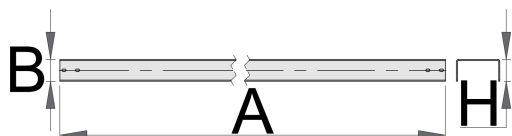

Connector

990C

Profiles

[./\(eng/support/warranty\).](#)

Product features

- coated with eco colour of Qualicoat quality standard
- material: premium PLUS sheet metal

Barcode	Length	A	B	H	Quantity
625636	1500	1425	80	40	3400
625637	2000	1925	80	40	4800
625638	2500	2425	80	40	6000