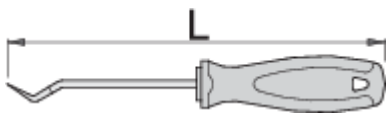

Awl with round, double bent blade

639C

Usage

Profiles

[\(/eng/support/warranty\)](/eng/support/warranty).

61775

165

31