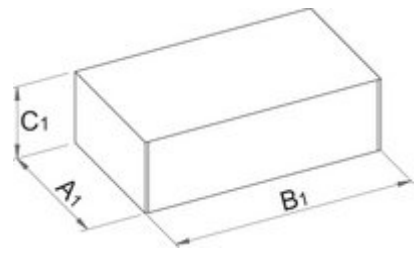

Retail packaging

Barcode	MA	MB	MC	Icon
617775	215	44	32	38