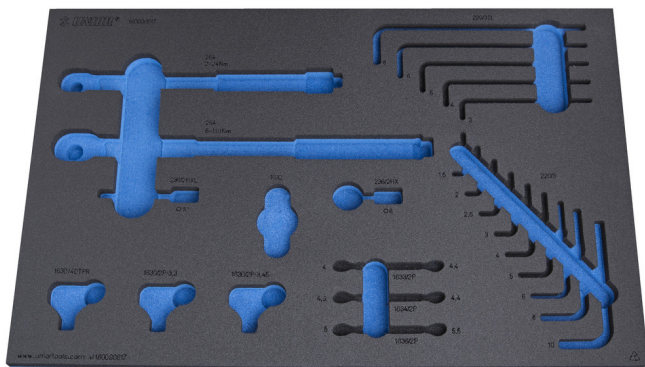

# SOS tool tray for 1600SOS17

v1600SOS17

## Profiles

[./eng/support/warranty.](#)

627167

L

564

B

364

H