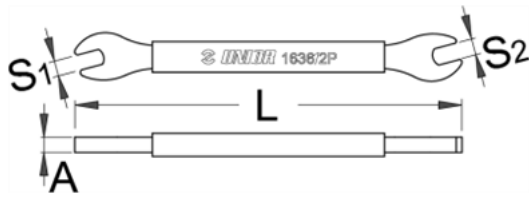

Spoke wrench, 5 and 5.5 mm - 1636/2P

Description

- material: special tool steel, hardened and tempered
- surface finish: chrome plated according to EN12540
- the key body is plastic-coated
- This wrench is used for nipples with 5 mm and 5.5 mm dimensions. Plastic-coated body enables comfortable tightening and unscrewing of nipples.

Technical Data

Barcode	S1	S2	L	A	Weight	Volume	Length	Width
619718	5	5,5	100	4	29	4A	10	-

Packaging data

Barcode	Retail tool packaging				Transport package					
	S1	A	B	C	Weight	Volume	A1	B1	C1	Weight
619718	5	150	44	8	30	4	55	228	32	190