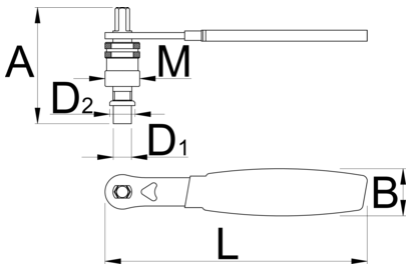

Crank puller with handle

1661.3/4DP-US

Profiles

| Barcode | D1 | D2 | M | A | B | L | Weight |
|---------|------|----|---------|----|----|-----|--------|
| 624918 | 11,5 | 16 | M22 x 1 | 75 | 24 | 165 | 206 |

* Images of products are symbolic. All dimensions are in mm, and weight in grams. All listed dimensions may vary in tolerance.