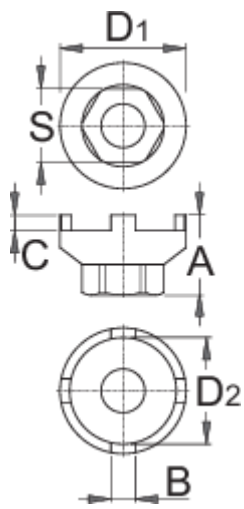

# Freewheel remover for BMX<sup>®</sup>

1670.6/4

## Product features

- Freewheel BMX<sup>®</sup>

Barcode	A	B	C	D1	D2	S	Icon
616066	25,4	7,8	5,0	40,9	35	24	84