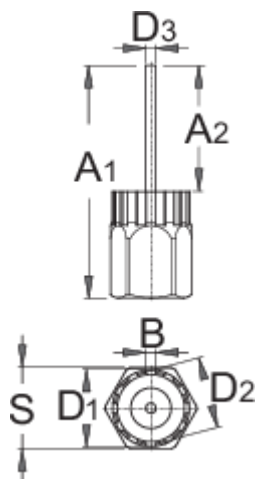

Freewheel remover with guide pin

1670.7/4

Profiles

[./eng/support/warranty.](#)

Product features

- Cassette locking tool with guide

616067

A1

69,1

A2

37,5

B

2,3

D1

23,40

D2