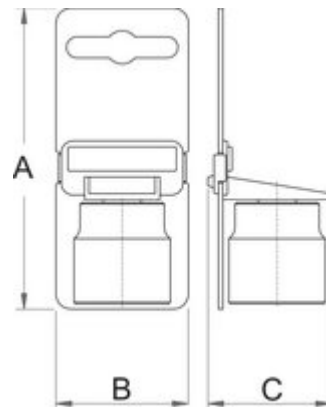

Cartridge bottom bracket tool 20 tooth

1671.1/4

Profiles

[./eng/support/warranty.](#)

Product features

- material: premium flex plus carbon steel
- For: Shimano®, ISIS®

How to use the tool:

- Use it together with the Unior 1/2" ratchet 190.1ABI

616068

112

Retail packaging

Barcode	MB	MC	MA	Icon
616068	44	43	121	155

Transport packaging

Barcode	Hand icon	TB	TC	TA	Icon
616068	4	144	57	93	665