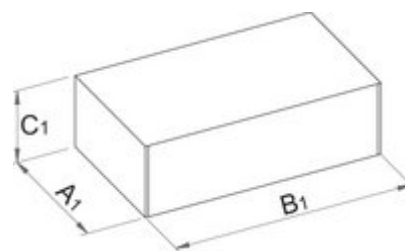

Cartridge bottom bracket tool 20 tooth

1671.1/4

Profiles

[./eng/support/warranty.](#)

Product features

- material: premium flex plus carbon steel
- For: Shimano®, ISIS®

How to use the tool:

- Use it together with the Unior 1/2" ratchet 190.1ABI

616068

112

Retail packaging

Barcode	MB	MC	MA	Icon
616068	44	43	121	155

Transport packaging

Barcode	Hand icon	TB	TC	TA	Icon
616068	4	144	57	93	665