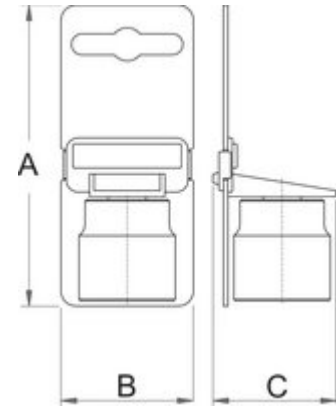

616069

211

Retail packaging

	MB	MC	MA	
616069	44	44	110	210

Transport packaging

		TB	TC	TA	
616069	4	144	57	93	885