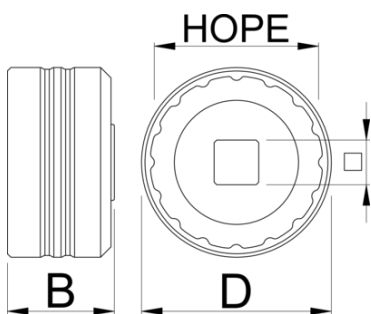

Bottom bracket socket HOPE

1671.HP

NEW

Product features

- 1/2" square drive makes it easy to use with torque wrenches, ratchets and fixed handles such as our Pro Socket Handle.

629359

D

55

B

31

1/2"

127

* Images of products are symbolic. All dimensions are in mm, and weight in grams. All listed dimensions may vary in tolerance.

Usage (pictures)