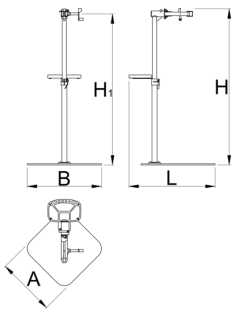

# Pro repair stand with single clamp, Master

1693BM

NEW

	H1 min	H1 max	B	A	H↑	
629508	985	1570	726	572	1700	38900

\* Images of products are symbolic. All dimensions are in mm, and weight in grams. All listed dimensions may vary in tolerance.

## Spare parts

 Replaceable rubber covers for clamp, round, 2 pcs set