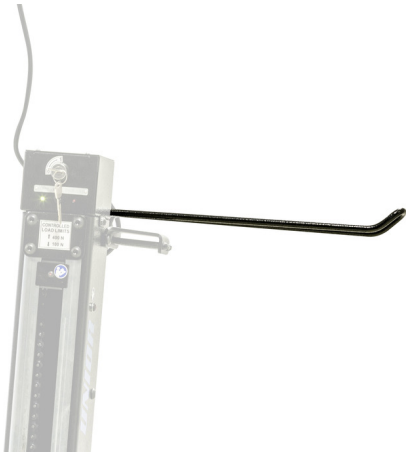

# Frame mount paper towel holder for 1693EL

1693EL.8

## Product features

- Paper towel holder mounts to the Union's electric repair stand column and provides optimal placement for it. The setup will make work more comfortable and productive as the paper towel will be right where you need it and you'll not have to turn around to the workbench to access it.