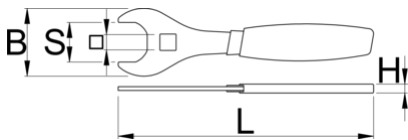

Flat wrench for suspension service

1706/2DP

Product features

- Wrench is used to remove and install IFP reservoir on RockShox Super Deluxe shocks and RockShox Vivid Air shocks. It features double dipped handle for comfort, with the right leverage to prevent overtightening of the reservoir. Crowfoot allows the use of 1/2" torque wrench for more precise work. Made from laser cut tool steel and heat-treated for strength and lasting performance.

629072

107

* Images of products are symbolic. All dimensions are in mm, and weight in grams. All listed dimensions may vary in tolerance.

Usage (pictures)