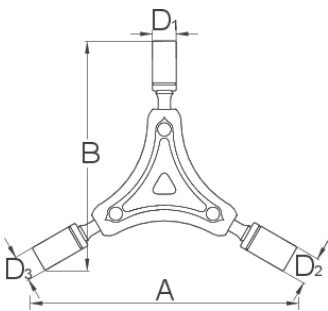

Three-legged socket wrench

1781/2-US

Profiles

				A	B	D1	D2	D3	
625008	8	9	10	108	94	12	13	14	117

* Images of products are symbolic. All dimensions are in mm, and weight in grams. All listed dimensions may vary in tolerance.