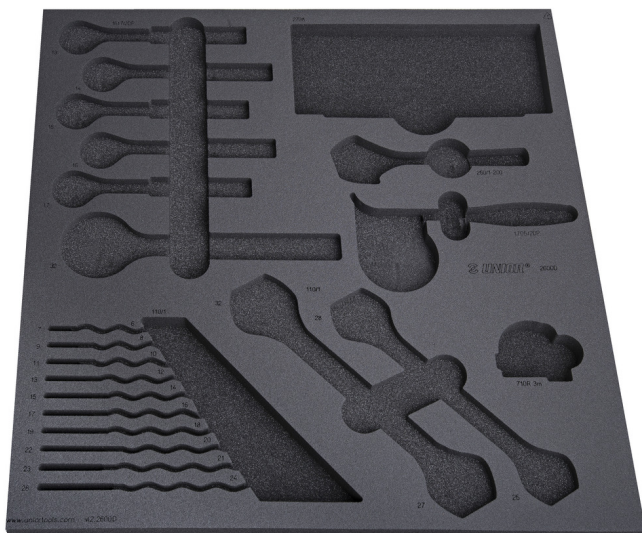

Empty tray for SET2-2600D

v12-2600D

Profiles

[./eng/support/warranty.](#)

625477

L

562

B

570

H

40

210

Retail packaging

625477

Transport packaging

625477