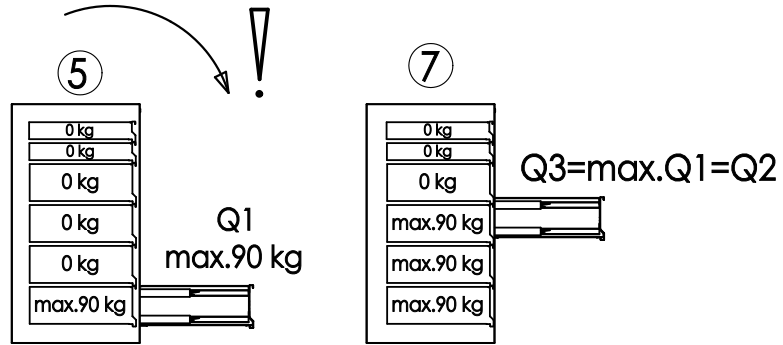

max.90 kg
max.90 kg
max.180 kg
max.180 kg
max.180 kg
max.180 kg

 **UNIOR®**

UNIOR d.d., Kovaška c.10, 3214 Zreče - SLO

www.uniororodje.si
www.uniortools.com

Warning:

Always start loading the bottom drawers first!

Cabinet must be placed on hard level surface.

The weight in the open drawer should not exceed the total weight in the closed drawers!

- 991.11HDS, L=75, H=68
- 991.12HDS, L=100, H=68
- 991.13HDS, L=152, H=68
- 991.21HDS, L=75, H=139
- 991.22HDS, L=100, H=139
- 991.23HDS, L=152, H=139