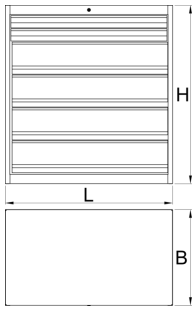

Heavy duty drawer cabinet

991HD-BLACK

Profiles

Product features

- heavy duty and durable cabinet construction
- cabinet dimensions: L1221 × W700 × H1304 mm
- 6 drawers: 2 in size L1106 × W596 × H72 mm with capacity 90 kg and 4 in size L1106 × W596 × H198 mm with capacity 180 kg
- total drawer volume: 522 liters
- 100% extension drawers with high quality ball bearing slides
- central locking system with a lock and folding key

	L	B	H	
628256	1221	700	1304	215000

* Images of products are symbolic. All dimensions are in mm, and weight in grams. All listed dimensions may vary in tolerance.

Photo (pictures)

Accessories

 Set of partitions for 991HD small drawer, 3 pieces

 Set of dividers for 991HD small drawer, 5 pieces

 Set of dividers for 991HD small drawer, 5 pieces

 Set of dividers for 991HD small drawer, 5 pieces

 Set of partitions for 991HD big drawer, 3 pieces

Set of dividers for 991HD big drawer, 5 pieces