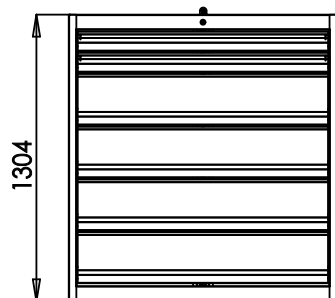

628257 - 991HD
628256 - 991HD-BLACK
628274 - SET-991HD-BLACK