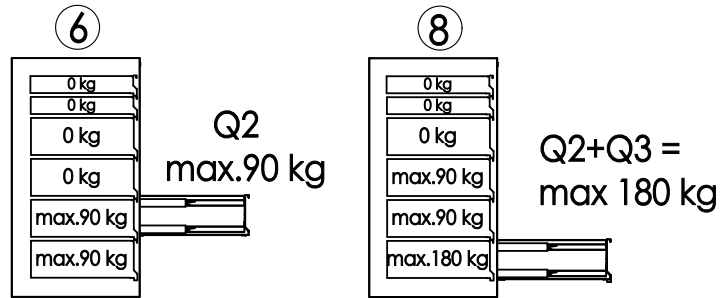

max.90 kg
max.90 kg
max.180 kg
max.180 kg
max.180 kg
max.180 kg

 **UNIOR®**

UNIOR d.d., Kovaška c.10, 3214 Zreče - SLO

www.uniororodje.si
www.uniortools.com

Warning:

Always start loading the bottom drawers first!

Cabinet must be placed on hard level surface.

The weight in the open drawer should not exceed the total weight in the closed drawers!

- 991.11HDS, L=75, H=68
- 991.12HDS, L=100, H=68
- 991.13HDS, L=152, H=68
- 991.21HDS, L=75, H=139
- 991.22HDS, L=100, H=139
- 991.23HDS, L=152, H=139