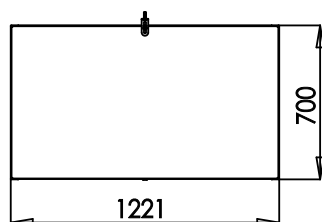

max.90 kg
max.90 kg
max.180 kg
max.180 kg
max.180 kg
max.180 kg

UNIOR®

UNIOR d.d., Kovaška c.10, 3214 Zreče - SLO

www.uniororodje.si
www.uniortools.com