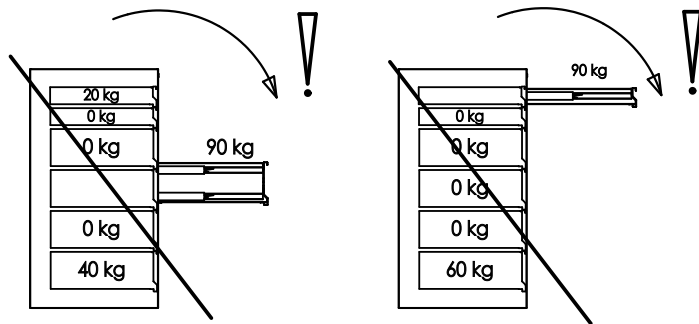

	L	B	H	
628256	1221	700	1304	215000

* Images of products are symbolic. All dimensions are in mm, and weight in grams. All listed dimensions may vary in tolerance.

Photo (pictures)

Accessories

 Set of partitions for 991HD small drawer, 3 pieces

max.90 kg
max.90 kg
max.180 kg
max.180 kg
max.180 kg
max.180 kg

 **UNIOR®**

UNIOR d.d., Kovaška c.10, 3214 Zreče - SLO

www.uniororodje.si
www.uniortools.com

Warning:

Always start loading the bottom drawers first!

Cabinet must be placed on hard level surface.

The weight in the open drawer should not exceed the total weight in the closed drawers!

- 991.11HDS, L=75, H=68
- 991.12HDS, L=100, H=68
- 991.13HDS, L=152, H=68
- 991.21HDS, L=75, H=139
- 991.22HDS, L=100, H=139
- 991.23HDS, L=152, H=139