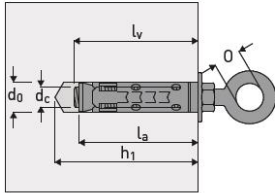

LE/OC

With eye-hook

Anchor complete with pressed galvanized steel eye-hook.

Code	Type	Ø Drilling	Length Plug	Depth Drilling	Ø Eye-hook	Dim. Screw	Tightening	Pack	Carton
		d/(mm)	l_v /(mm)	h/(mm)	\emptyset /(mm)	d_s l_s /(mm)	t_{req} /(Nm)	pcs.	pcs.
8717401	LE/OC 6	10	45	55	Ø 10,0	M6x55	5	50	400
8717402	LE/OC 8	12	50	60	Ø 11,0	M8x60	12	25	200
8717403	LE/OC 10	15	60	75	Ø 14,5	M10x80	20	20	160
8717404	LE/OC 12	18	74	90	Ø 17,0	M12x90	35	10	80