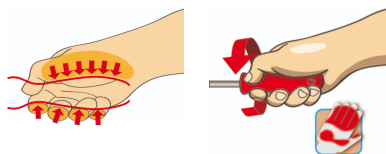

Set of screwdrivers VDE

603CS6AVDE

Usage

Profiles

[./\(eng/support/warranty\).](#)

Product features

Set includes:

- 4x electrician's screwdriver with insulated blade VDE (article 603VDE) VDE dim. 0.4x2.5x75, 0.5x3.0x100, 0.8x4.0x100, 1.0x5.5x125
- 2x crosstip (PH) screwdriver with insulated blade VDE (article 613VDE/TBI) dim. PH 1x80, PH 2x100

Product name	SKU	Article	Dimensions	Quantity
Set of screwdrivers VDE	617655	603CS6AVDE	-	6
Electrician's screwdriver with insulated blade, VDE		603VDE	0.4 x 2.5x75, 0.5 x 3.0x100, 0.8 x 4.0x100, 1.0 x 5.5x125	4