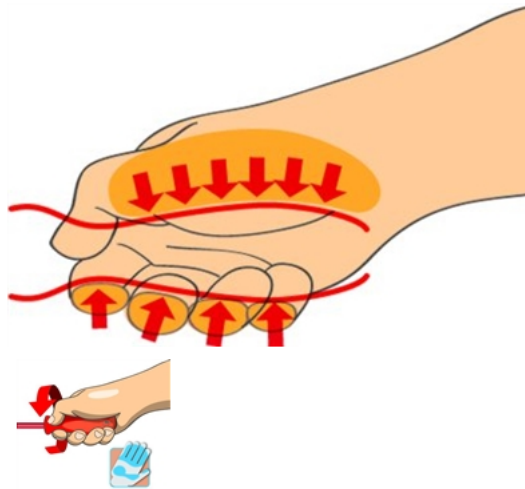

Set of screwdrivers VDE TBI on display stand - 603S50VDEETBI

Packaging data

Retail tool packaging					Transport package			
A	B	C			A1	B1	C1	
270	350	230	5620	1	-	-	-	-

Technical Data

5620	-	-	-

Summary

617046	50 pcs	
603VDEETBI		0.4 x 2.5 x 75, 0.8 x 4.0 x 100, 1.0 x 5.5 x 125, 1.2 x 6.5 x 150, 1.2 x 8.0 x 175
613VDEETBI		PH0 x 60, PH1 x 80, PH2 x 100
623VDEETBI		PZ1 x 80, PZ2 x 100
978VDE		330 x 205 x 240