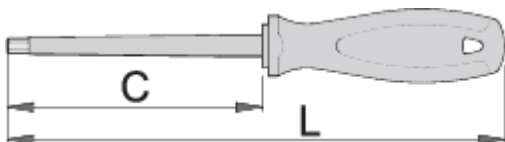

Standards

EN60900

C

L

616448

2.5

75

160

34

616449

3

75

175

37

616450

4

75

175

68