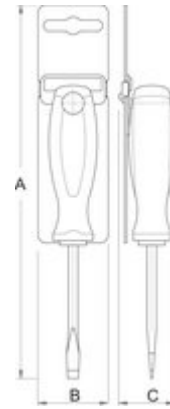

C	L	
616451	5	75	185	93
616452	6	100	210	128
616453	8	100	210	203